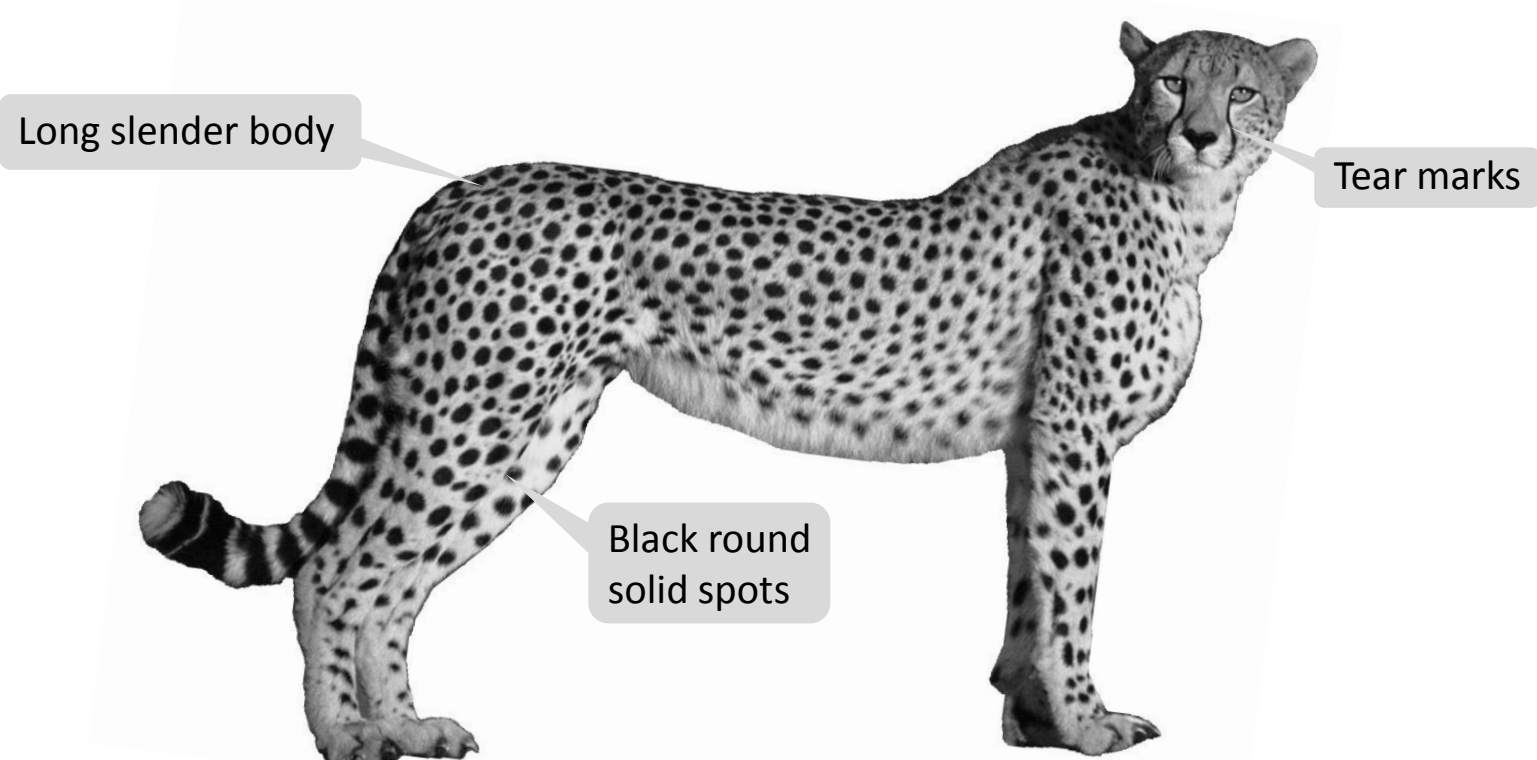

# Help us find the cheetahs of Zimbabwe!

We would like to know where cheetahs occur in Zimbabwe. This knowledge will help us to improve the conservation strategy of the cheetah.

### Sightings

If you have seen a cheetah please let us know, and where possible note:

- **(GPS) Location:** a GPS position and/or description of the location where you saw cheetah,
- **Date & Time:** the date and time at which you saw cheetah,
- **Number:** the number of adult male and/or female cheetah, the number of cubs,
- **Size of cubs:** the size of the cubs defined as; small /  $\frac{1}{2}$  adult size / adult size,
- **Distinguishing marks:** marks that might help to identify the cheetah, e.g. a scar or ear notch.

### Pictures

Your (historical) pictures will help us to identify the cheetah according to their coat pattern. The best ID pictures are (historical) pictures of the **left and right side** of the animal at a 90 degrees angle like the picture in this poster, any other pictures are welcome too though.